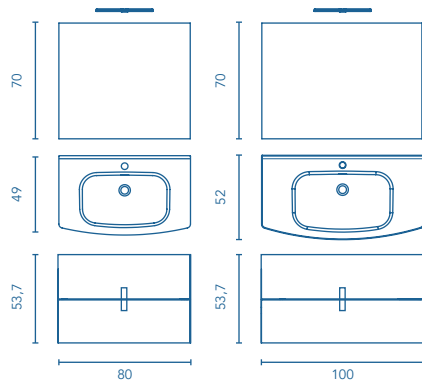

* Conjunto de luminaria Luce 30 LED + espejo Murano + lavabo Trend + mueble Round.

Set

Profundidad 49/52

		REF.	REF.
Set 80 2 cajones	Conjunto completo*	C0071255	C0071257
	Mueble + Lavabo	C0071258	C0071260
Set 100 2 cajones	Conjunto completo*	C0071261	C0071263
	Mueble + Lavabo	C0071264	C0071266