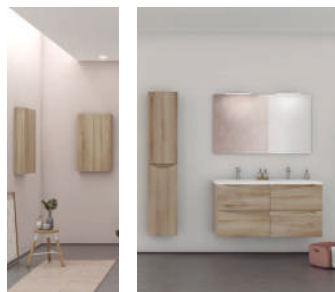

LOVE Set 1 / 120					
		REF.	REF.	REF.	REF.
LLUM 30	Luminaria LED (2 uds.)	124752	124752	124752	124752
MURANO	Espejo	122552	122552	122552	122552
SOLEIL	Lavabo gel coat	121976	121976	121976	121976
LOVE	Mueble 4C.	125536	125185	123906	123907
Total Set 1					
LOVE	Columna 2P. Izq.	125538	125187	123914	123915
LOVE	Alto 1P. Rev.	C0072561	C0072030	C0070619	C0070620
LOVE	Alto 2P.	C0072565	C0072034	C0070623	C0070624